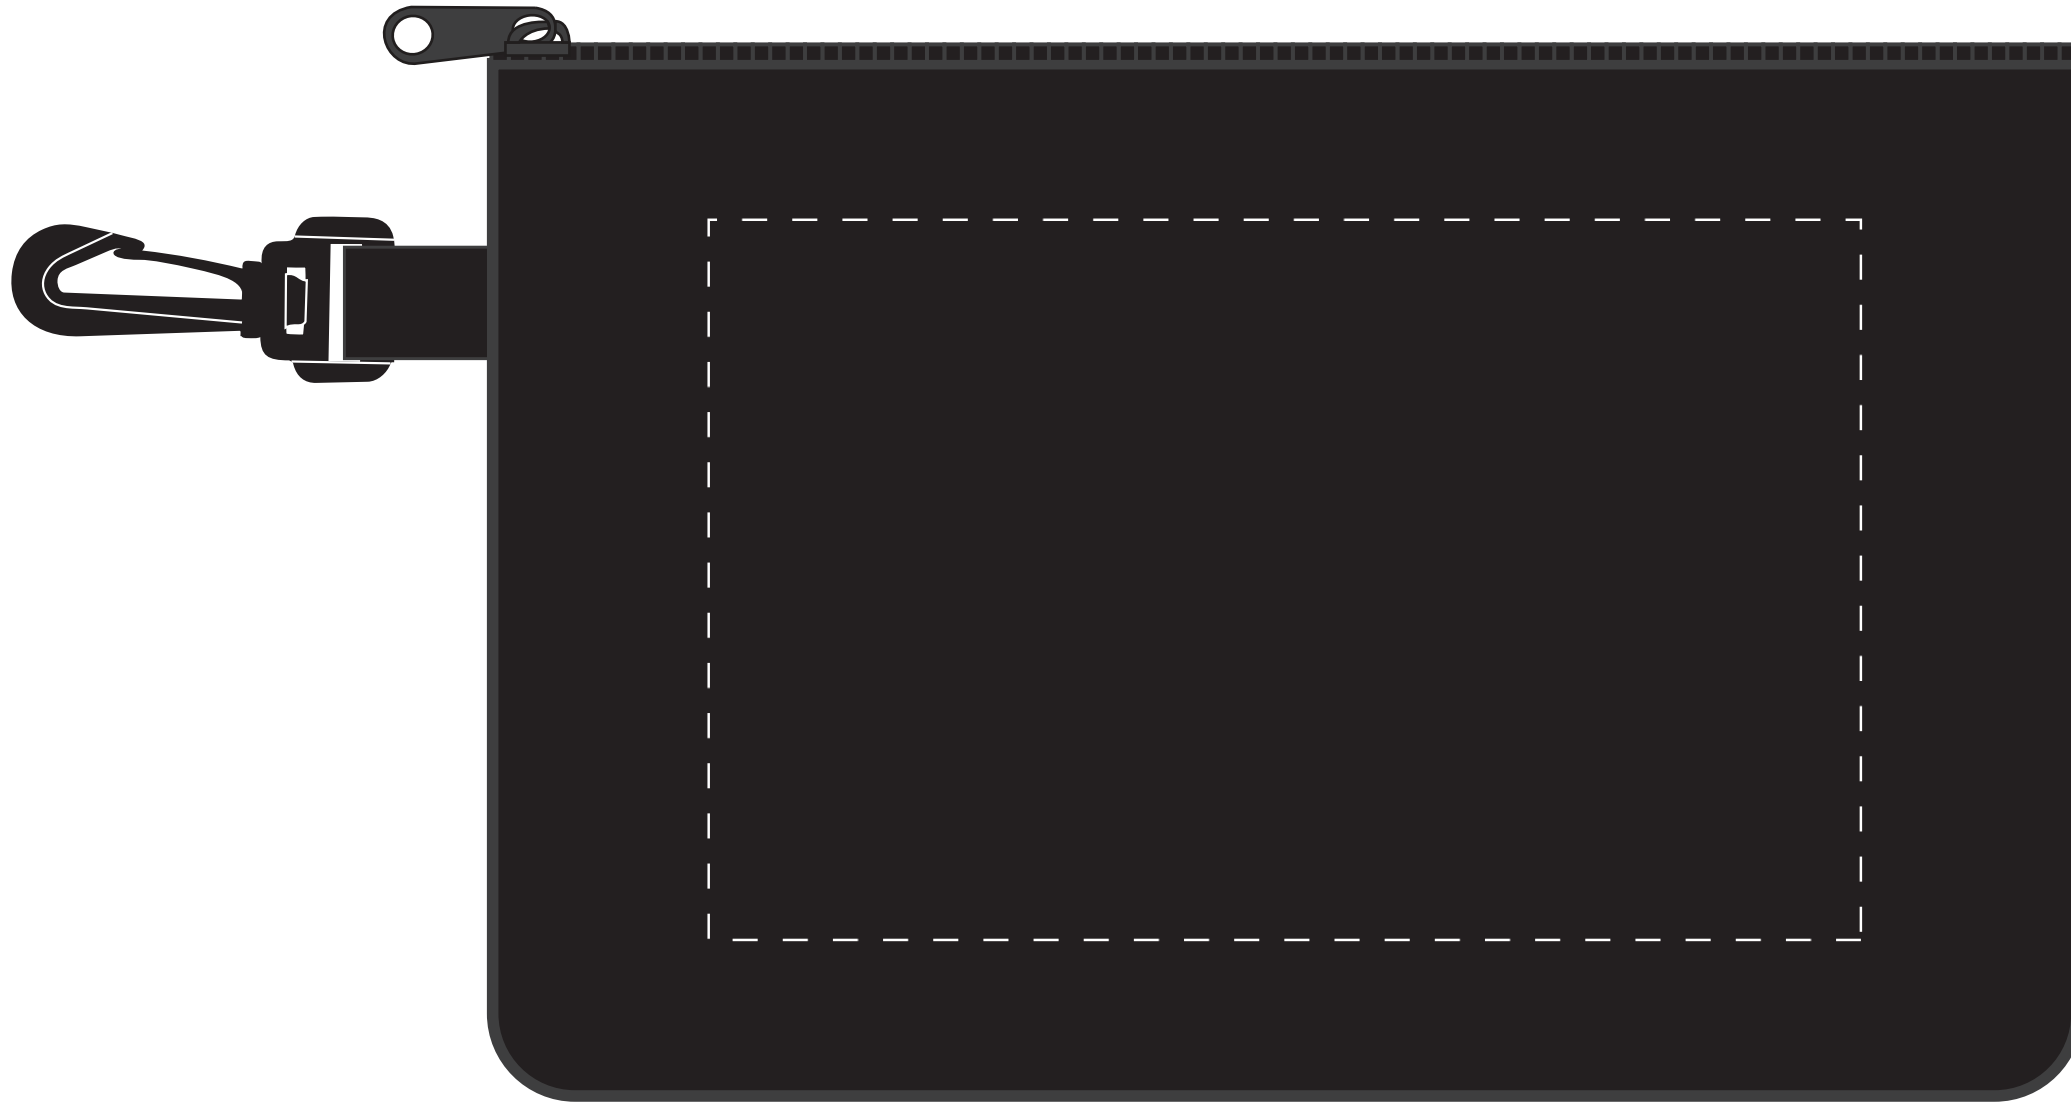

ITEM #TK171

Screen Print

Imprint area: 6" x 3.75"